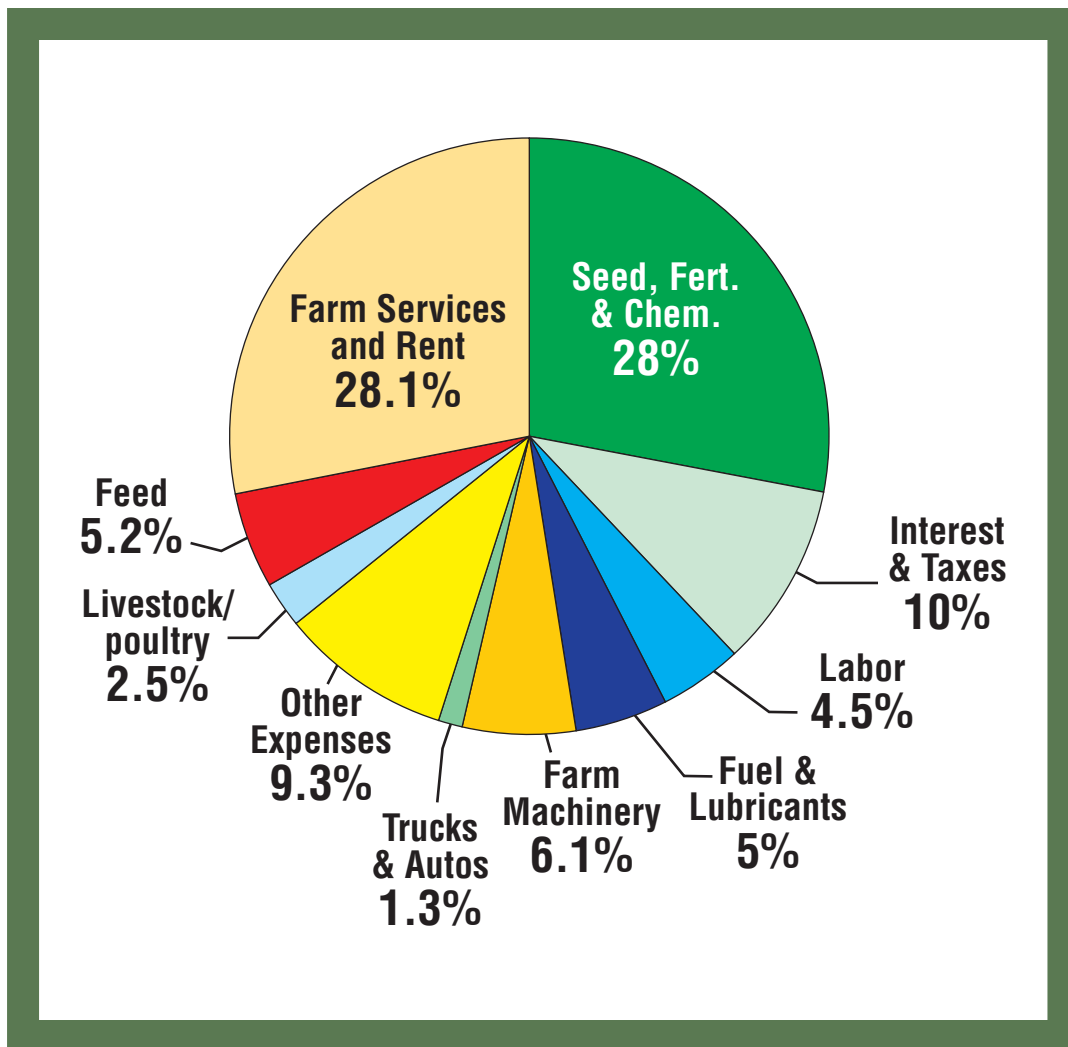

# 2008 Illinois Farm Expenditures (Percent of Total Farm Outlay)

Source: USDA/Farm Production Expenditures 2008 Summary, August 2009