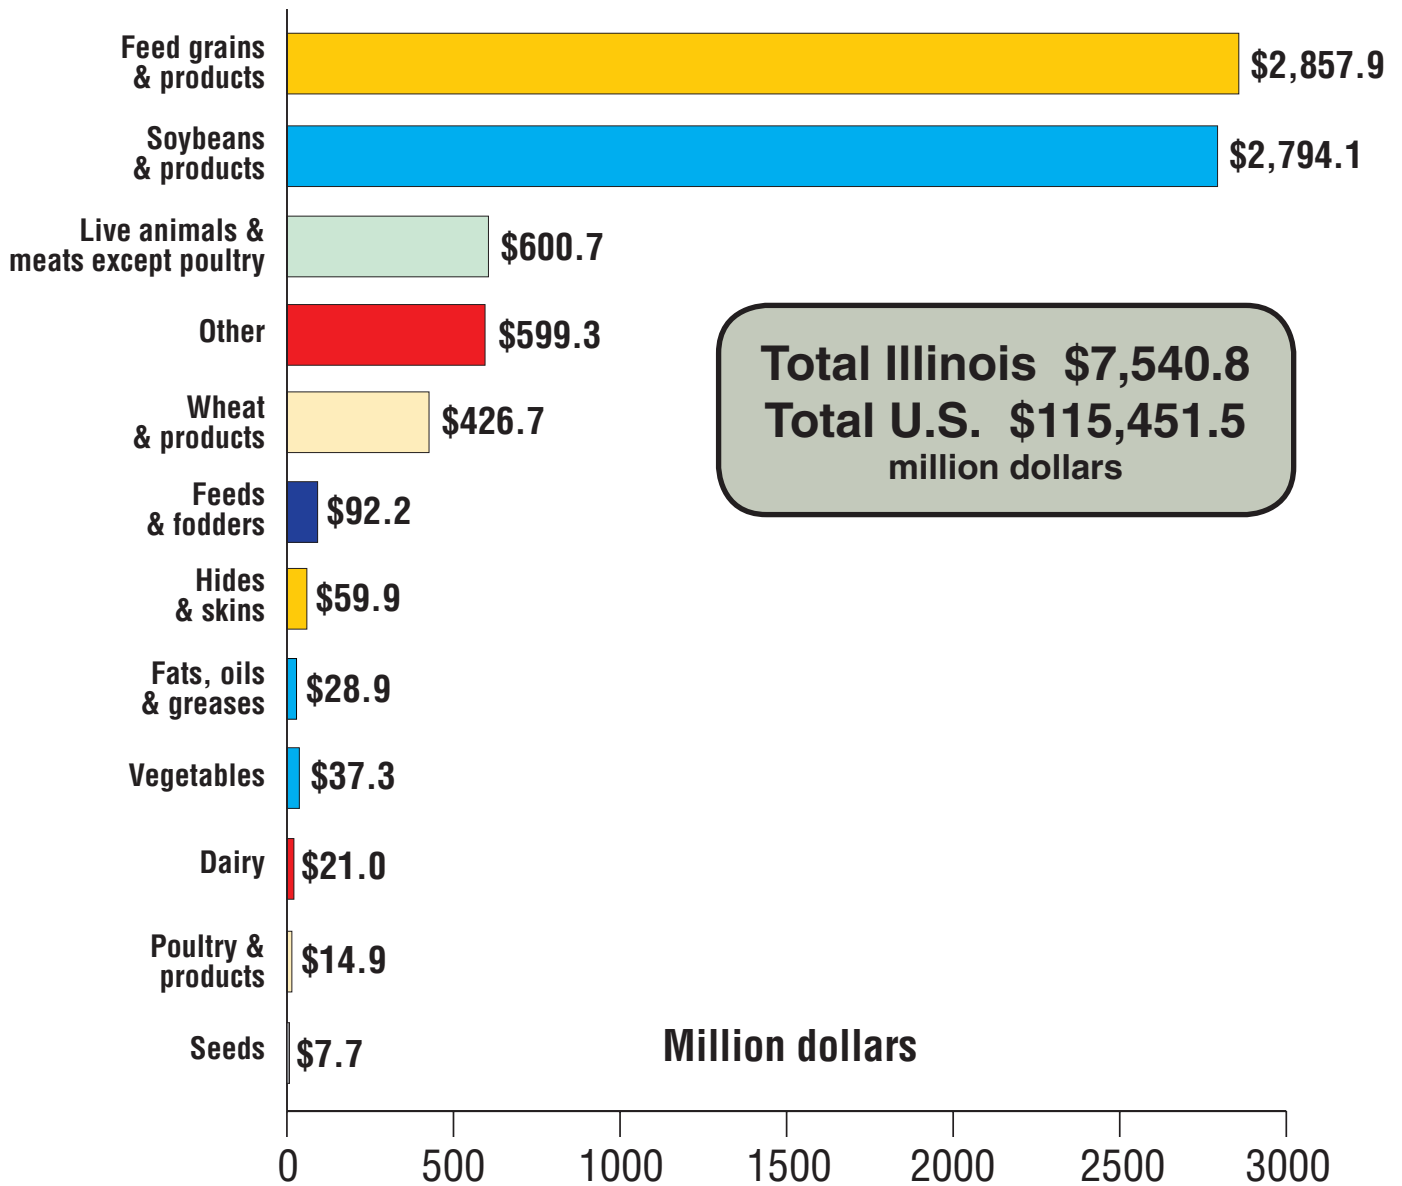

Illinois Ag Exports* FY 2008

*Goods leaving the State of Illinois

Source: ERS/USDA State Export Data – www.ers.usda.gov/data/stateexports/