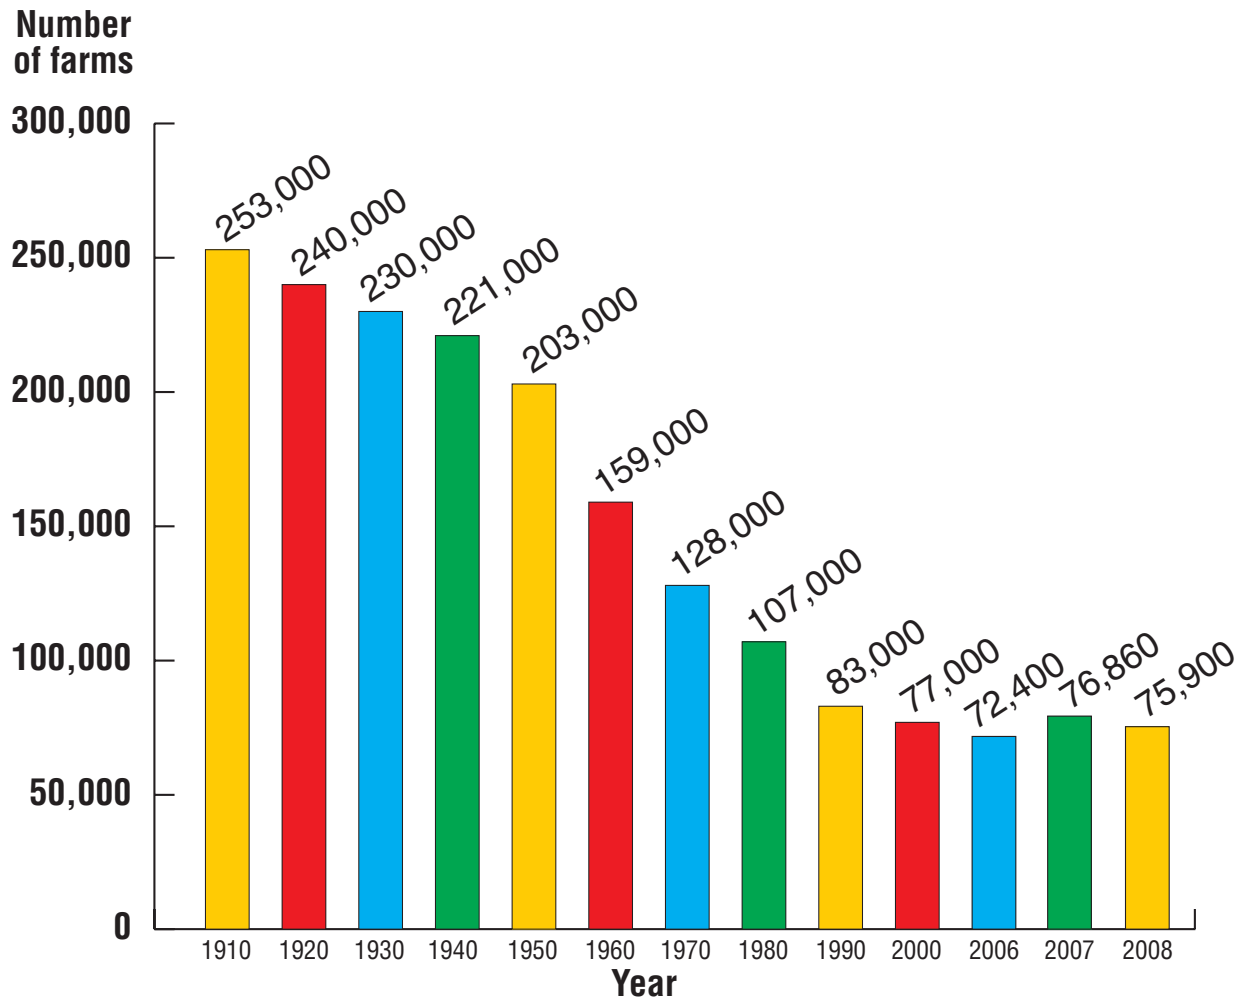

Number of Farms in Illinois

Source: USDA/NASS

Number of Illinois farms in 2008 = **75,900**