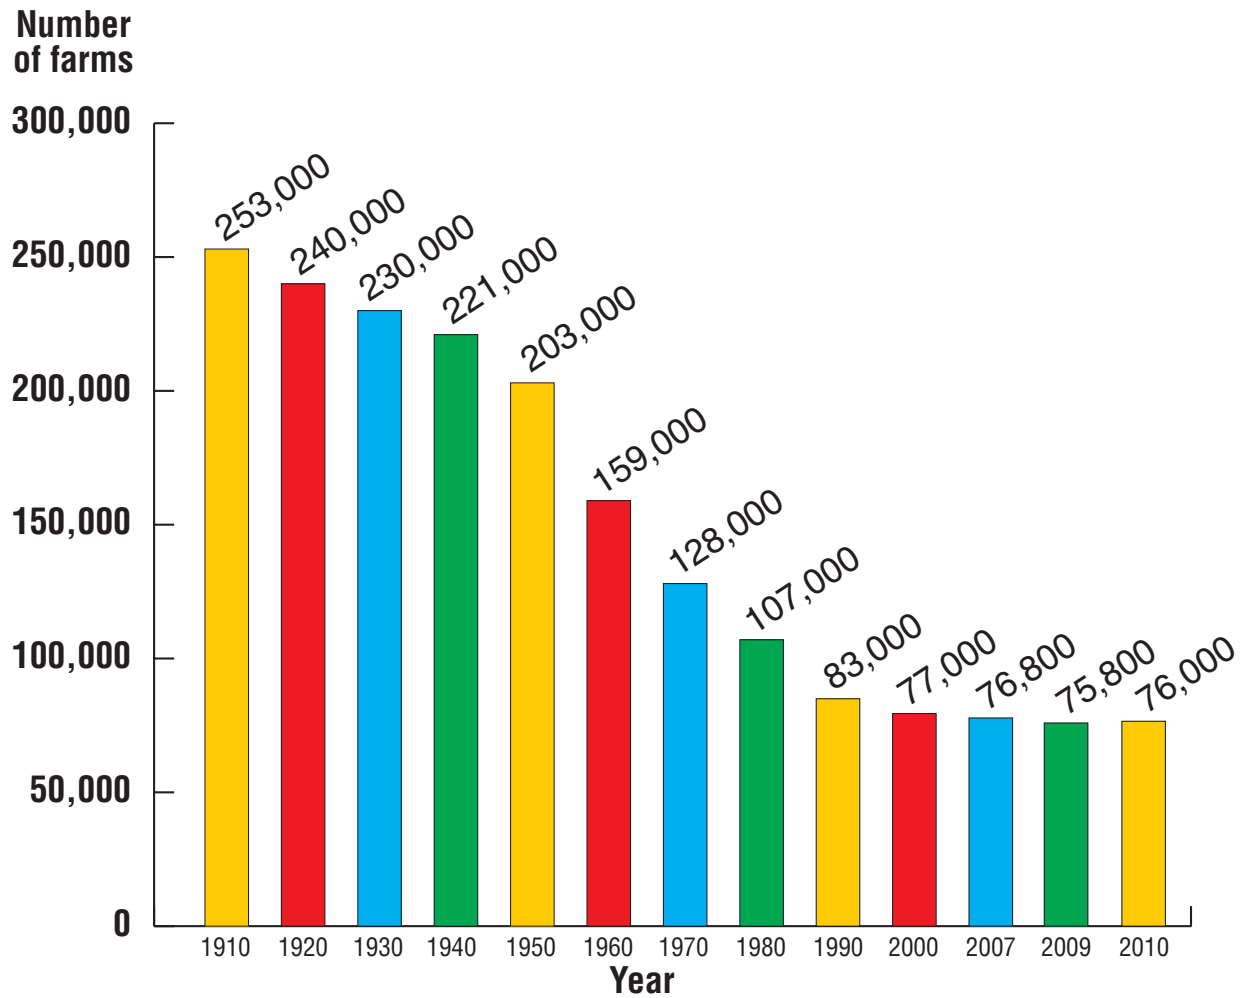

# Number of Farms in Illinois

Source: USDA/NASS

Number of Illinois farms in 2010 = **76,000**